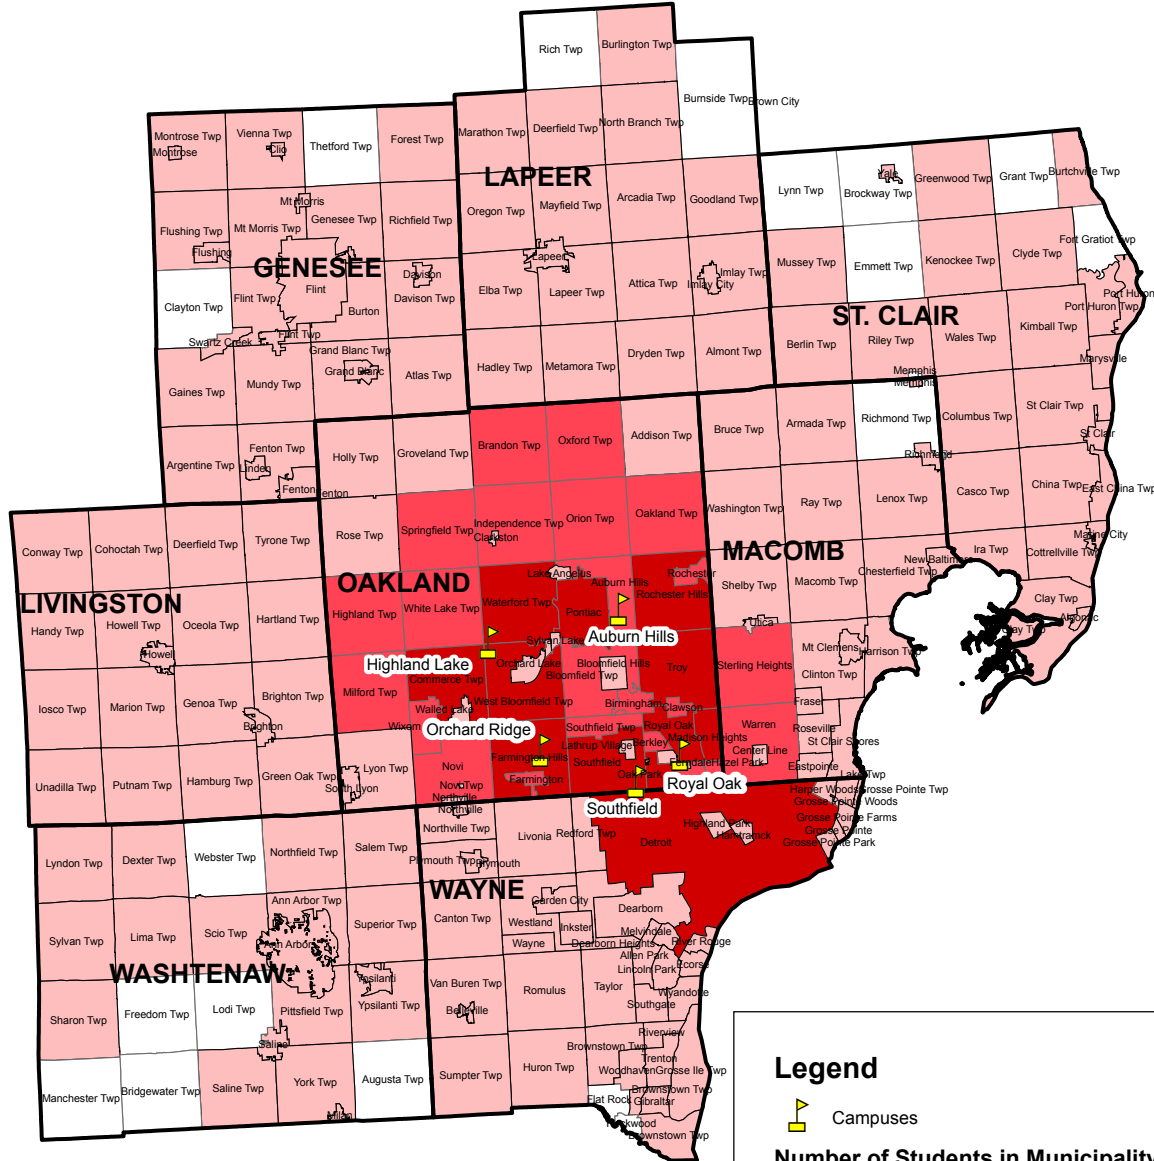

# Oakland Community College Student Residency in Southeast Michigan Fall 2005

A total of 24,287 individuals enrolled in OCC during the Fall 2005 term. Due to data and software limitations, 20,292 or 83% of the students are represented in this map.