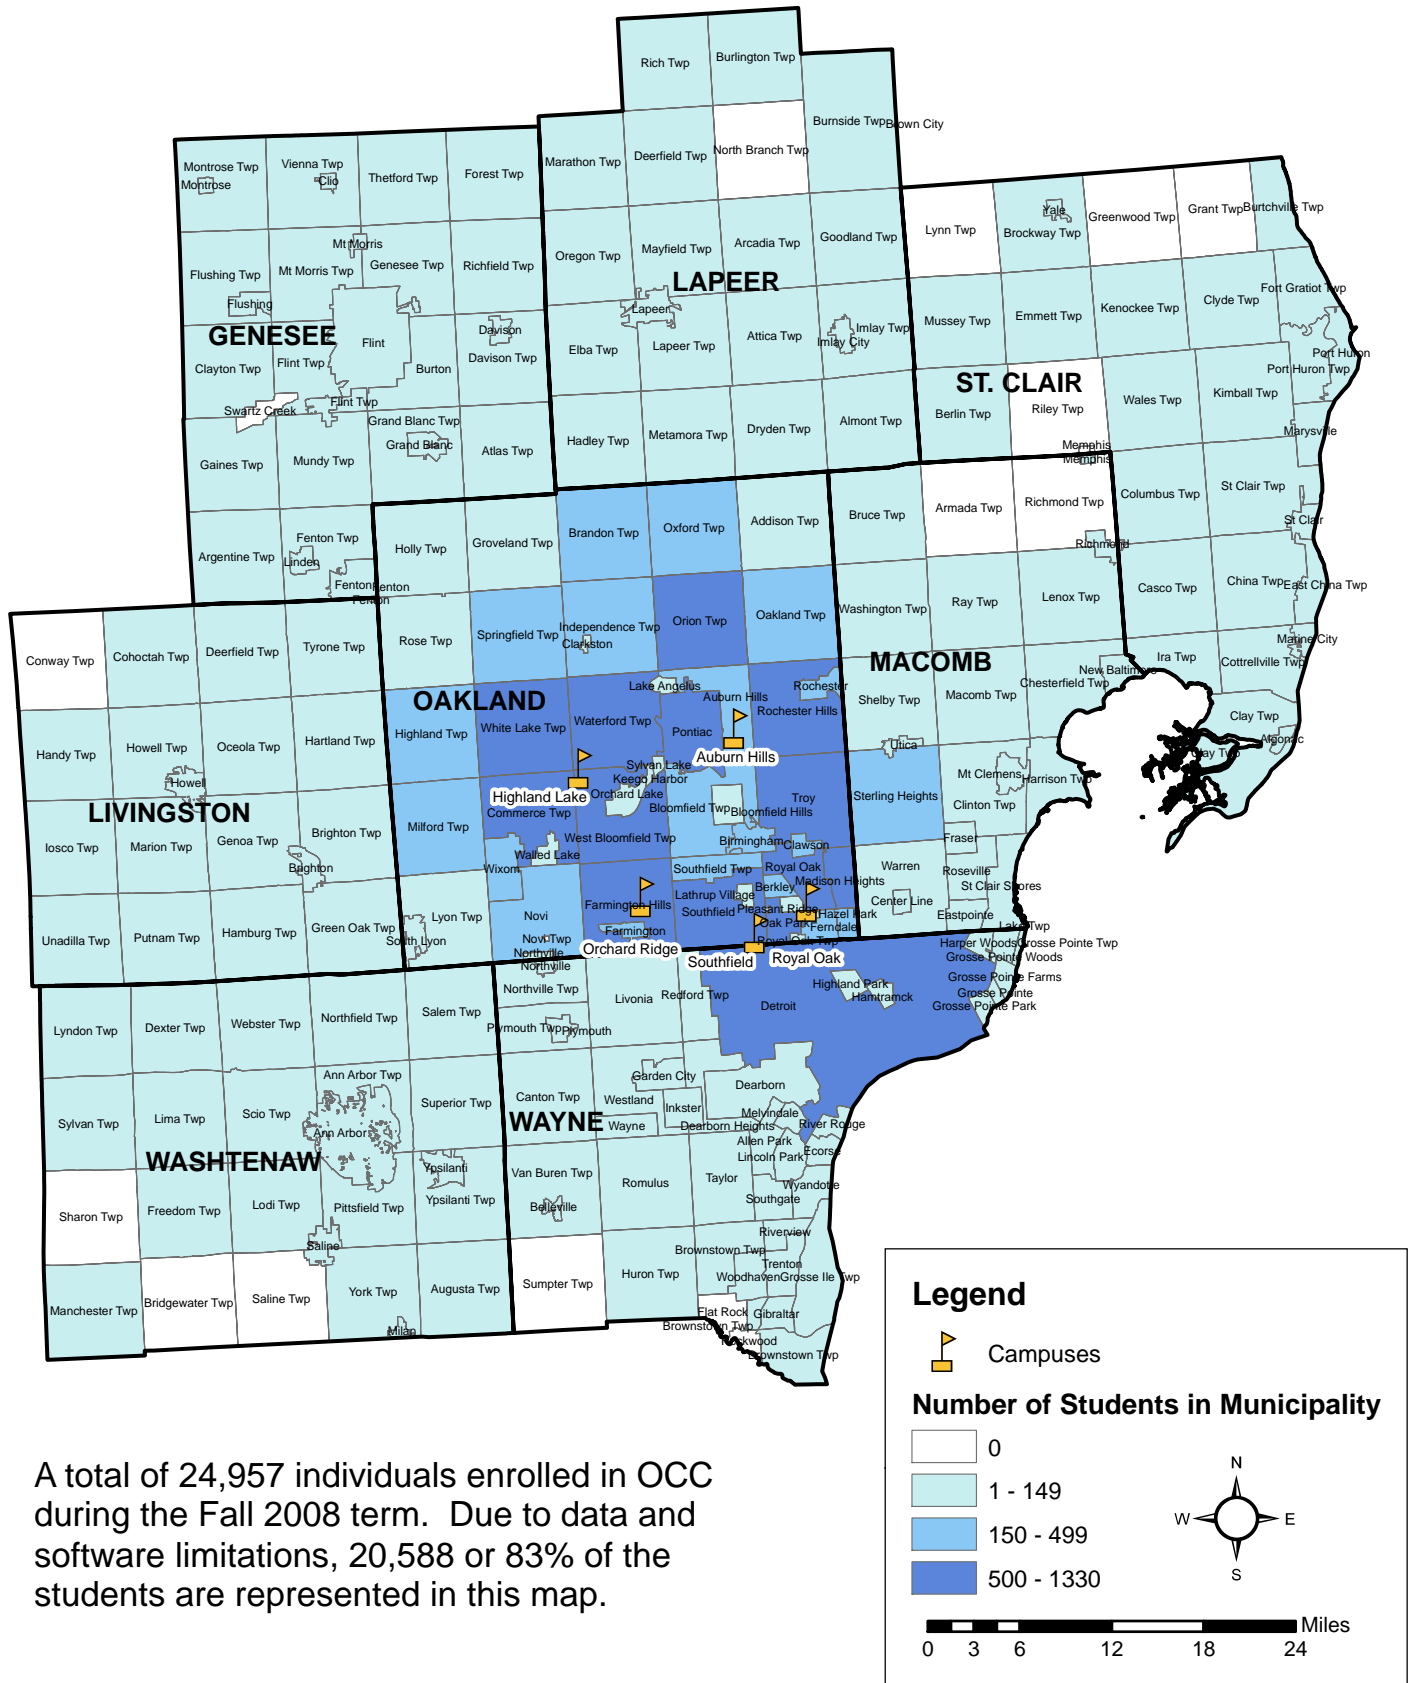

Oakland Community College Student Residency in Southeast Michigan Fall 2008

A total of 24,957 individuals enrolled in OCC during the Fall 2008 term. Due to data and software limitations, 20,588 or 83% of the students are represented in this map.